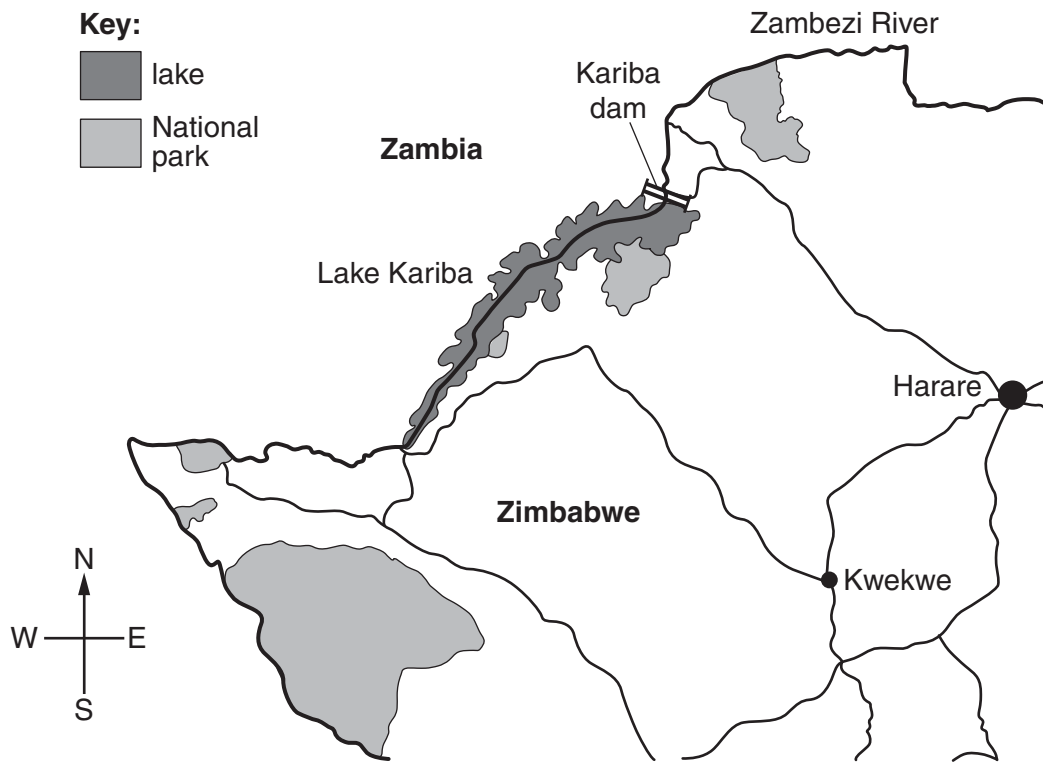

The Kariba Dam supplies 1266 MW of electricity to parts of both Zambia (including the Copperbelt) and Zimbabwe.

**Fig. 1.2**

Fig. 2.1

Camargue is one of the largest areas of wetlands in Europe, in which numerous fragile ecosystems interpenetrate. This exceptional biological richness is produced by water and salt inputs into soil through periodic flooding.

The area is of international interest in terms of its vegetation and habitats, which are also essential for the protection of migratory birds.

**Fig. 2.3**

Fig. 4.1

**BLANK PAGE**

---

*Copyright Acknowledgements:*