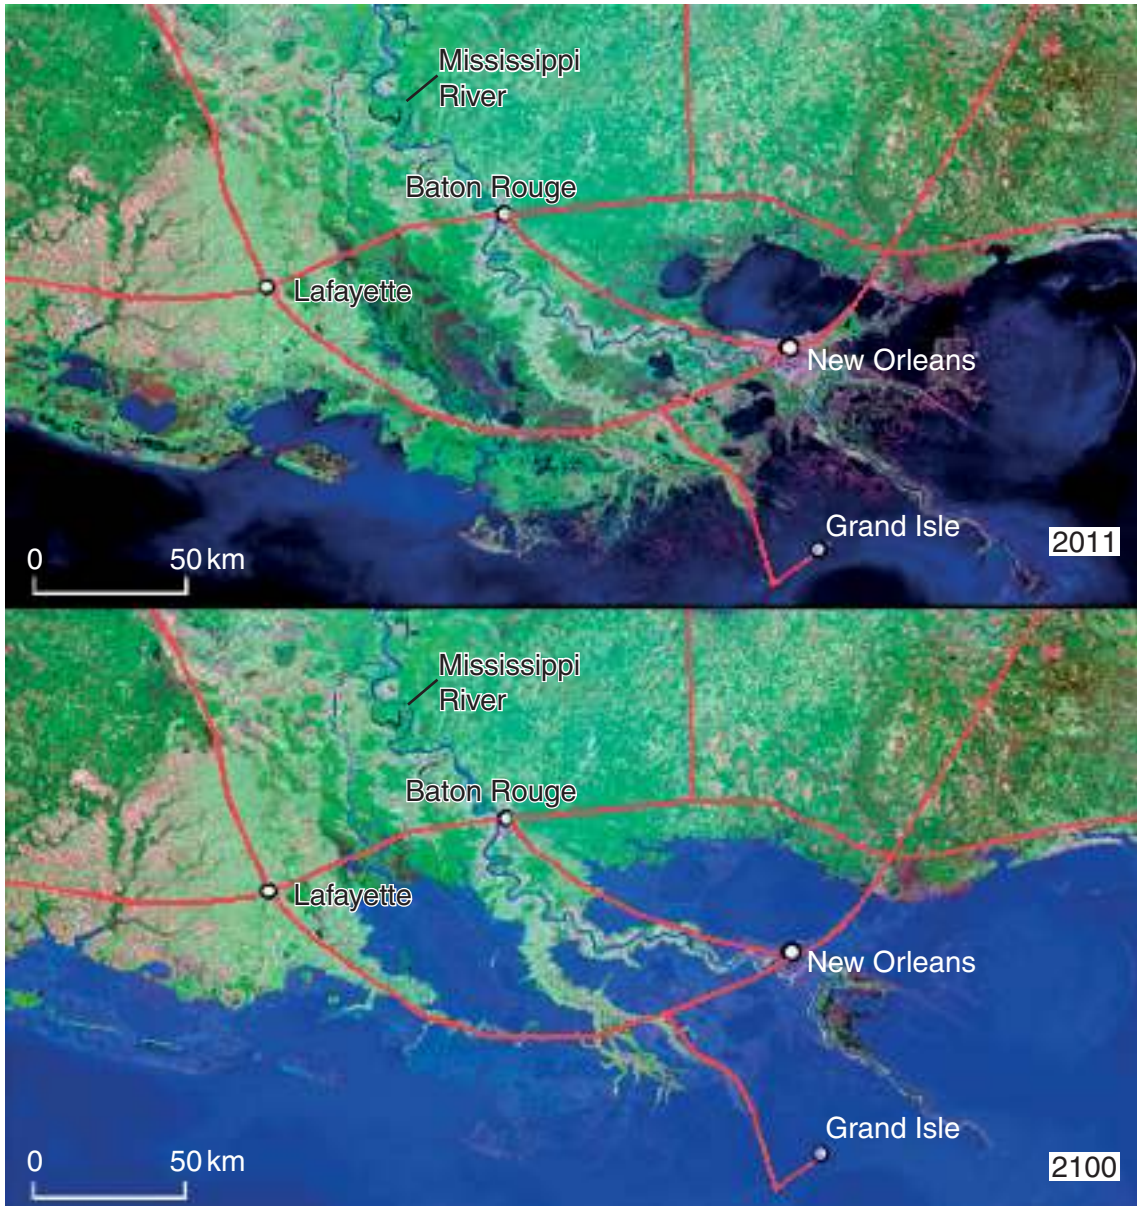

The Kariba Dam supplies 1266 MW of electricity to parts of both Zambia (including the Copperbelt) and Zimbabwe.

**Fig. 1.2**

Fig. 2.1

Camargue is one of the largest areas of wetlands in Europe, in which numerous fragile ecosystems interpenetrate. This exceptional biological richness is produced by water and salt inputs into soil through periodic flooding.

The area is of international interest in terms of its vegetation and habitats, which are also essential for the protection of migratory birds.

**Fig. 2.3**

Fig. 4.1

**BLANK PAGE**

---

*Copyright Acknowledgements:*