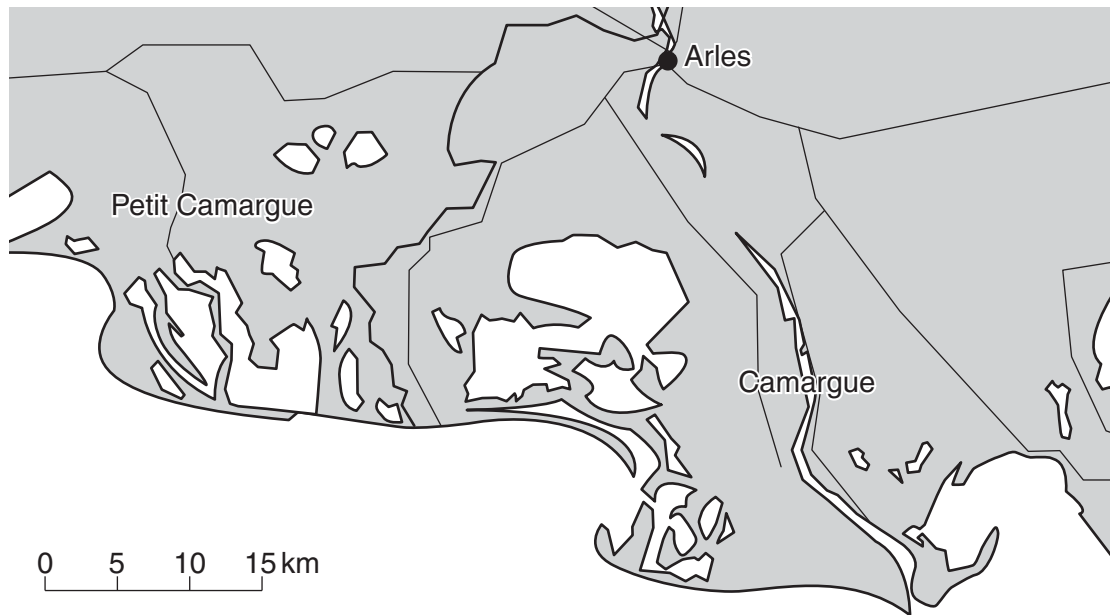

The Kariba Dam supplies 1266 MW of electricity to parts of both Zambia (including the Copperbelt) and Zimbabwe.

**Fig. 1.2**

Fig. 2.1

Camargue is one of the largest areas of wetlands in Europe, in which numerous fragile ecosystems interpenetrate. This exceptional biological richness is produced by water and salt inputs into soil through periodic flooding.

The area is of international interest in terms of its vegetation and habitats, which are also essential for the protection of migratory birds.

**Fig. 2.3**

Fig. 4.1

**BLANK PAGE**

---

*Copyright Acknowledgements:*