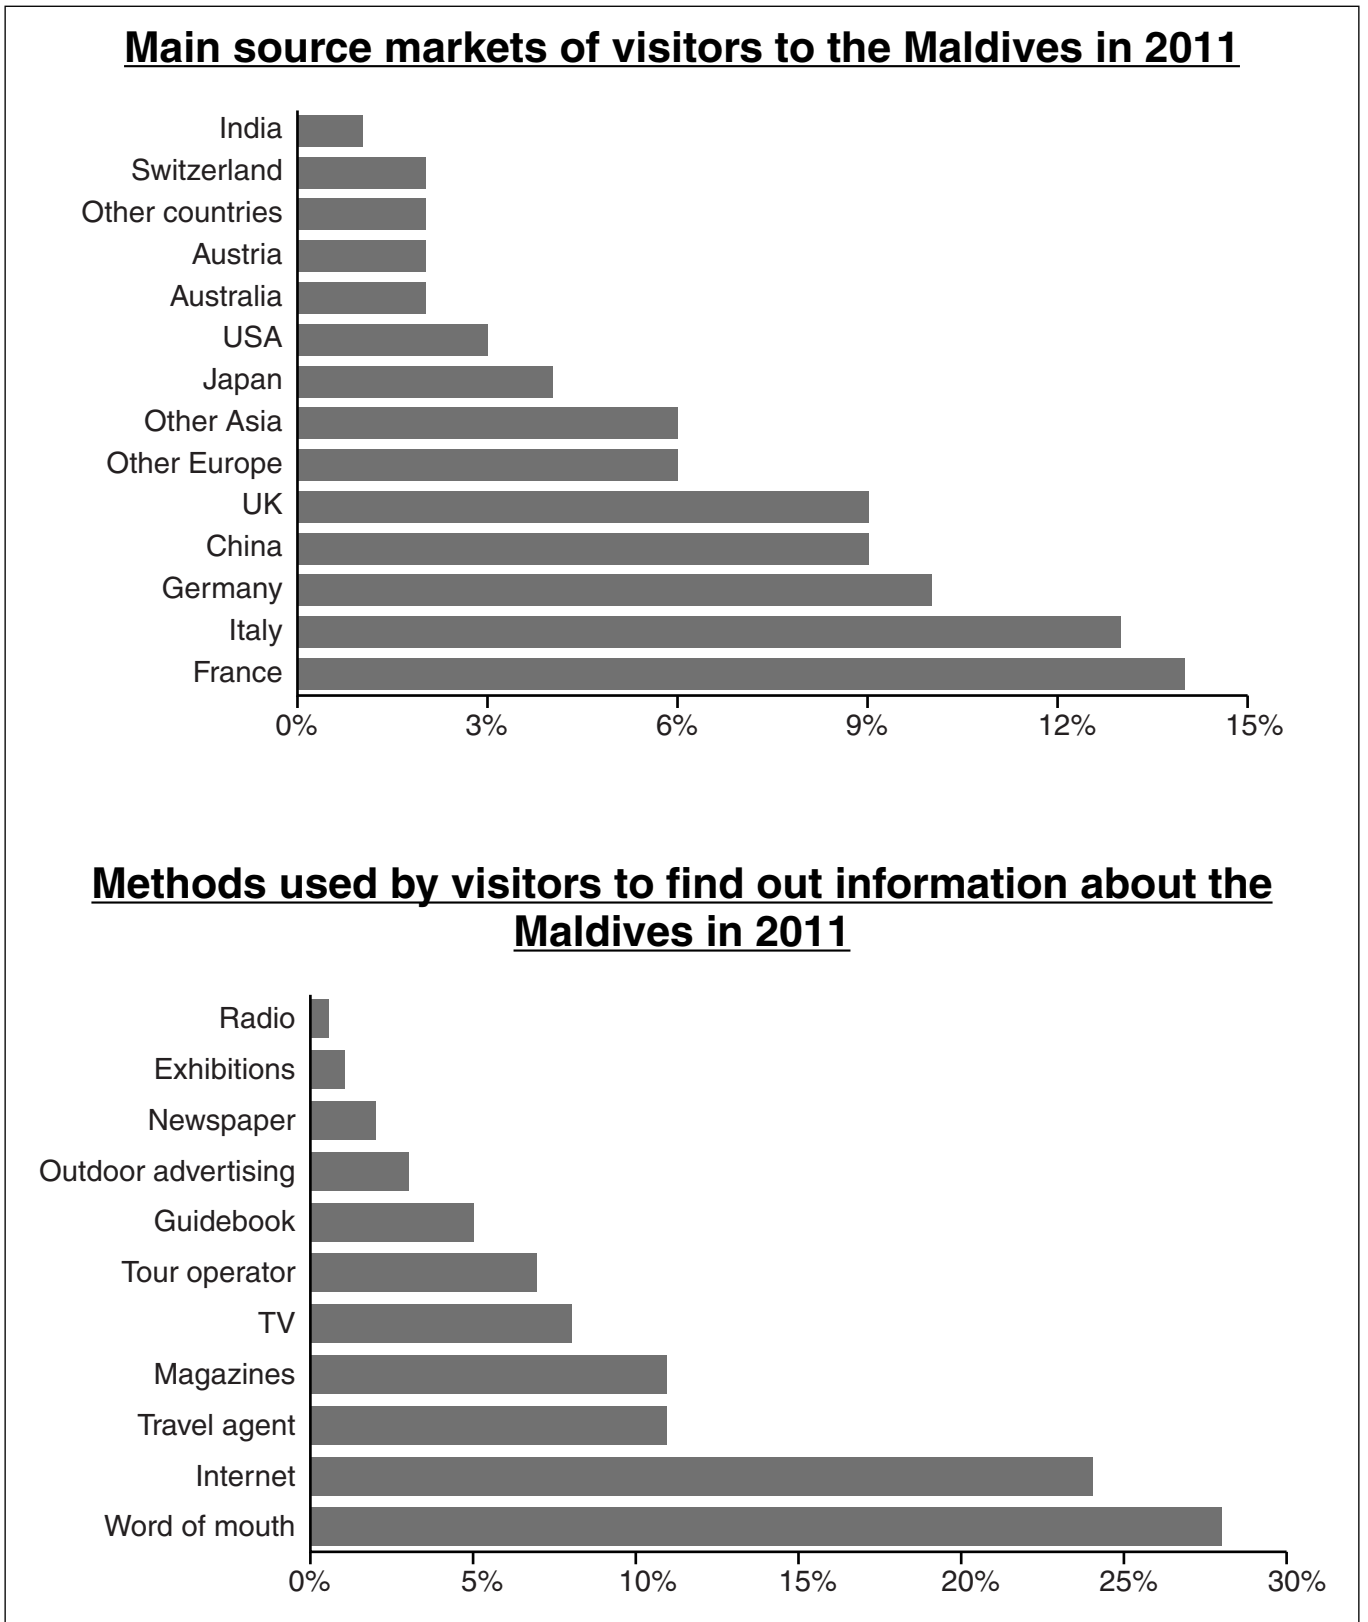

Fig. 1

Fig. 3 for Question 3

Fig. 2 for Question 2

Fig. 2